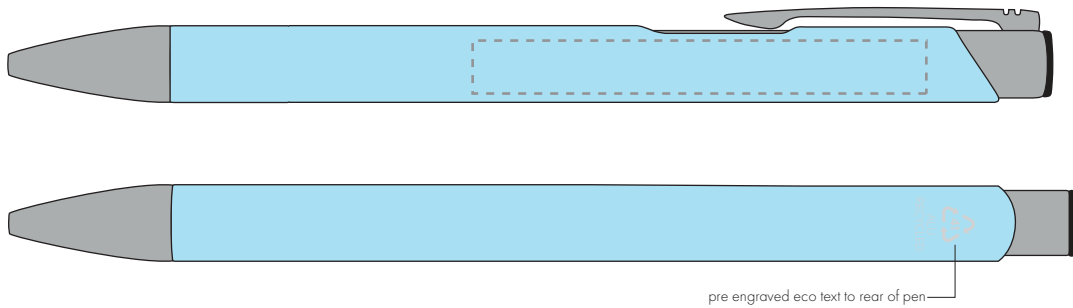

Your Ref:
Our Ref:

Quantity:
Version: 1

Product Code: TPC982001
Product Colour: PASTEL BLUE

PRINTING CONCERNS:

We stock this item in the following colours

**PANTONE REFERENCE(S)**

- Colour 1
- Colour 2
- Colour 3
- Colour 4

ARTWORK SCALE 100%

ARTWORK SCALE 100%
Side Print Area:
60mm x 7mm

Product Image for visualisation
- colours may vary

The dashed line is to demonstrate print area and will not appear on your printed item

PLEASE NOTE: